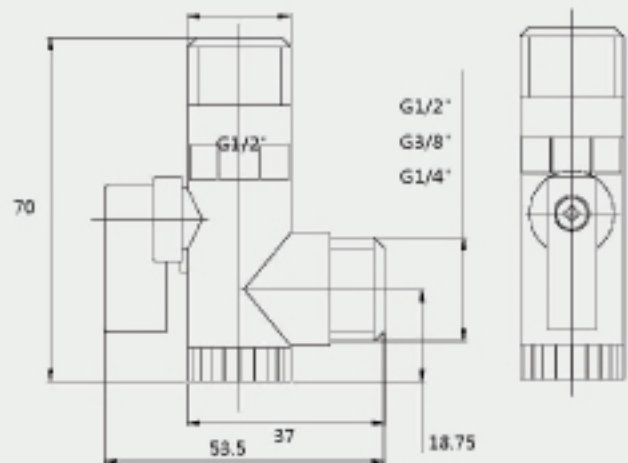

> CS Strainer

S70/S95

Used alone or Together with CS-720 Series valve

Ordering Code

Overall Dimension

CS-S70 Strainer

CS-S95 Strainer